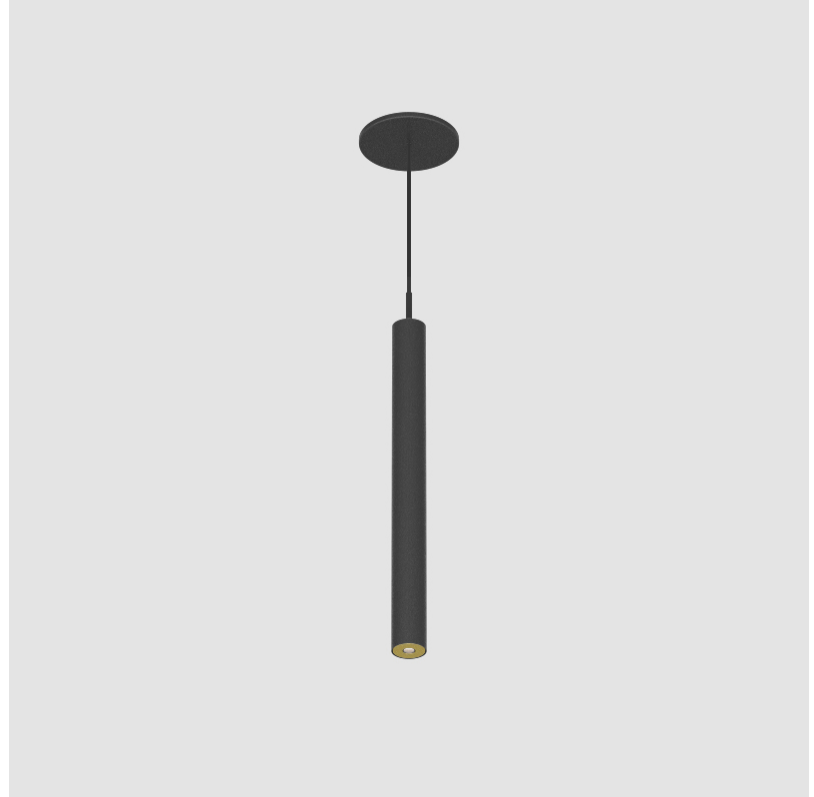

ELECTRICAL

Lamp Type: LED (Zhaga Standard)
Input Wattage (W): 6.6
Total Output Wattage (W): 6
Dimming: Tri-Mode (Non-Dimming and Phase Dimming (120Vac only) and 0-10V Dimming)
Driver Included: Yes
Driver Location: External
Driver Type: Constant Current - Universal
Driver Class: Class 2
Housing: ENCP3 w/Quick Connect
Input Voltage (V): 120 - 277
Constant Current (MA): 500

LED

Number of LEDs: 1
Color Temperature (°K): 2700 / 3000 / 4000
Max. Delivered Lumen (lm): 330 / 360 / 380
CRI: >90 CRI
Lamp Life (hrs): 50000
Upon Request: ***3500K available in minimum quantities (larger quantities upon request)

OPTICAL

Optic°: 24 / 32 / 34 / 55 / 58

RATINGS AND CERTIFICATIONS

Certified By: Certified for North American Standards
IP rating: IP20

Zaneen Group Inc. © 2024, T 1800-388-3382, F 416-247-9319, www.zaneen.com

Available for International specifications by adding 'INT' at the end of the existing Model #. For assistance on 'custom' specifications, contact zteam@zaneen.com. In a constant effort to supply the best product, we reserve the right to change specifications or materials without notice. The most recent specification sheets are found at zaneen.com

PROJECT
TYPE
SPECIFIER
QUANTITY
DATE