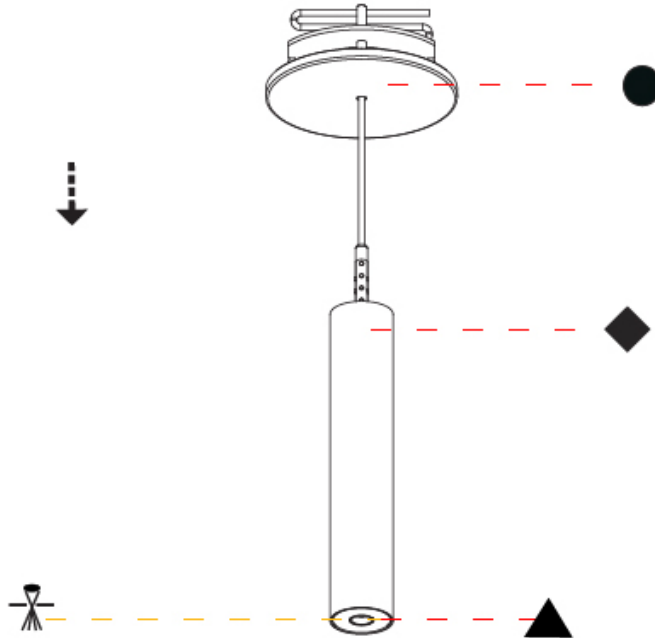

HANGOVER PLUG MONOPOINT RECESSED CANOPY SUSPENSION

A30839-

PROJECT

TYPE

SPECIFIER

QUANTITY

DATE

A