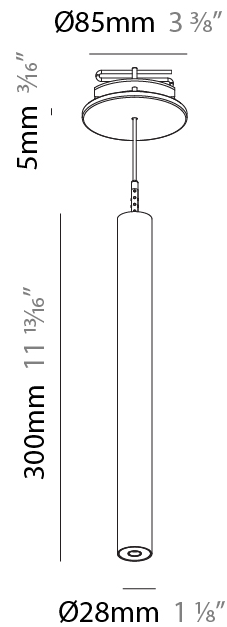

ELECTRICAL

Lamp Type: LED (Zhaga Standard)
Input Wattage (W): 6.6
Total Output Wattage (W): 6
Dimming: Tri-Mode (Non-Dimming and Phase Dimming (120Vac only) and 0-10V Dimming)
Driver Included: Yes
Driver Location: External
Driver Type: Constant Current - Universal
Driver Class: Class 2
Housing: ENCP3 w/Quick Connect
Input Voltage (V): 120 - 277
Constant Current (MA): 500

LED

Number of LEDs: 1
Color Temperature (°K): 2700 / 3000 / 4000
Max. Delivered Lumen (lm): 330 / 360 / 380
CRI: >90 CRI
Lamp Life (hrs): 50000
Upon Request: ***3500K available in minimum quantities (larger quantities upon request)

OPTICAL

Optic°: 24 / 32 / 34 / 55 / 58

RATINGS AND CERTIFICATIONS

Certified By: Certified for North American Standards
IP rating: IP20

Zaneen Group Inc. © 2024, T 1800-388-3382, F 416-247-9319, www.zaneen.com

Available for International specifications by adding 'INT' at the end of the existing Model #. For assistance on 'custom' specifications, contact zteam@zaneen.com. In a constant effort to supply the best product, we reserve the right to change specifications or materials without notice. The most recent specification sheets are found at zaneen.com

PROJECT
TYPE
SPECIFIER
QUANTITY
DATE